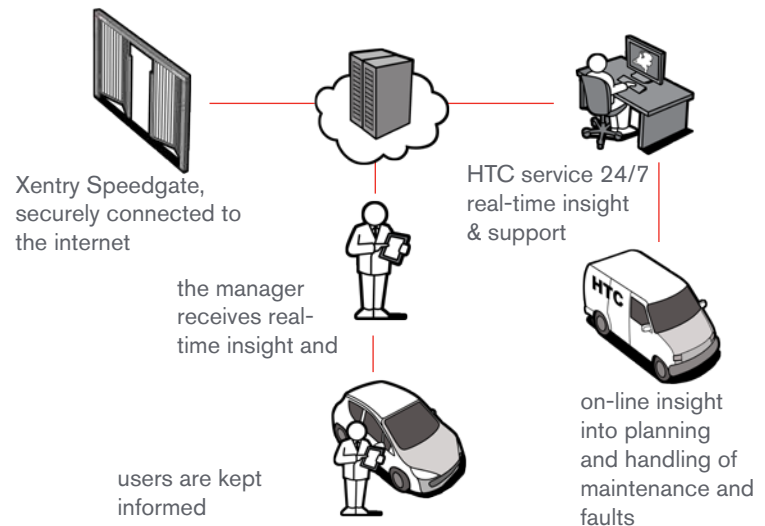

24/7 ASSURANCE & SERVICE

The function and performance of a Xentry Speedgate can be monitored online. It gives you 24/7 assurance of fast service and excellent operation.

Greater reliability and reduced maintenance costs can be achieved by annual preventative maintenance with early replacement of parts that are likely to breakdown before the following scheduled maintenance.

A fault can be quickly resolved because the manager is immediately informed of what is wrong, what he can do about it and whether HTC will be required to rectify the fault. The user is kept fully informed.